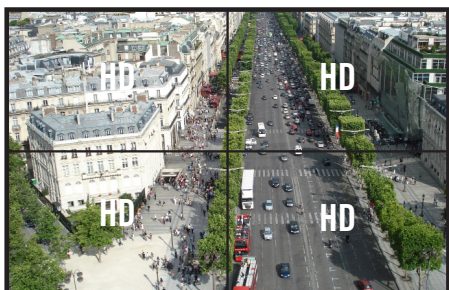

IDIS 4K CAMERA

THE POWER IS IN THE DETAIL

IDIS 4K cameras deliver vast area coverage and crystal clear images.

Four Times More Coverage than Full HD 1080p

One 3840x2160p 4K UHD camera can cover the same area that would traditionally require four Full HD cameras.